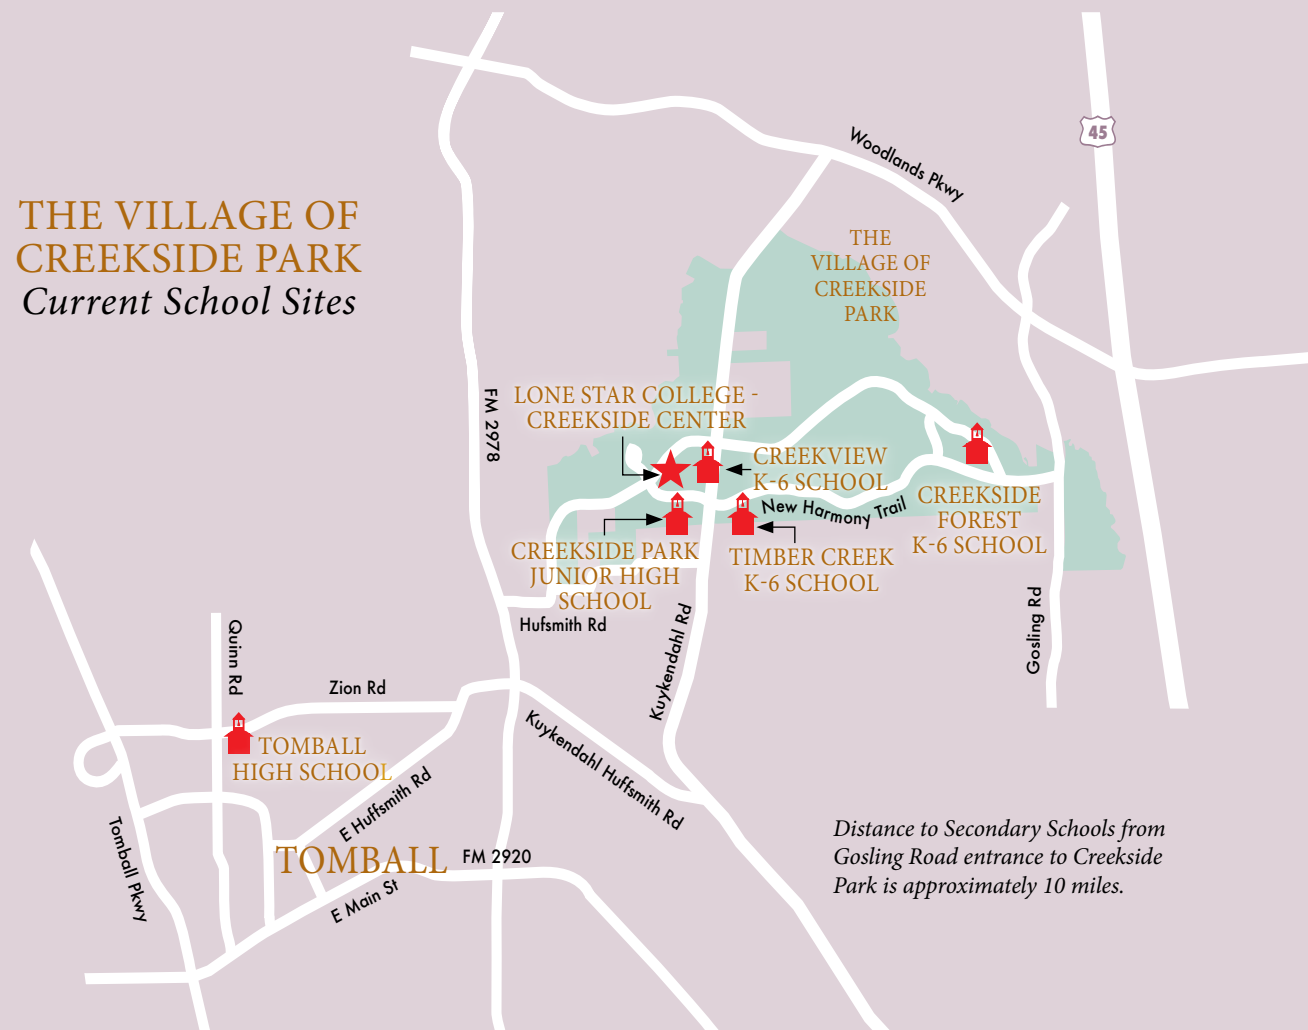

**Lone Star College - Creekside Center** • 8747 West New Harmony Trail, The Woodlands, TX 77375 • 5281-351-3300

## THE VILLAGE OF CREEKSIDE PARK Current School Sites